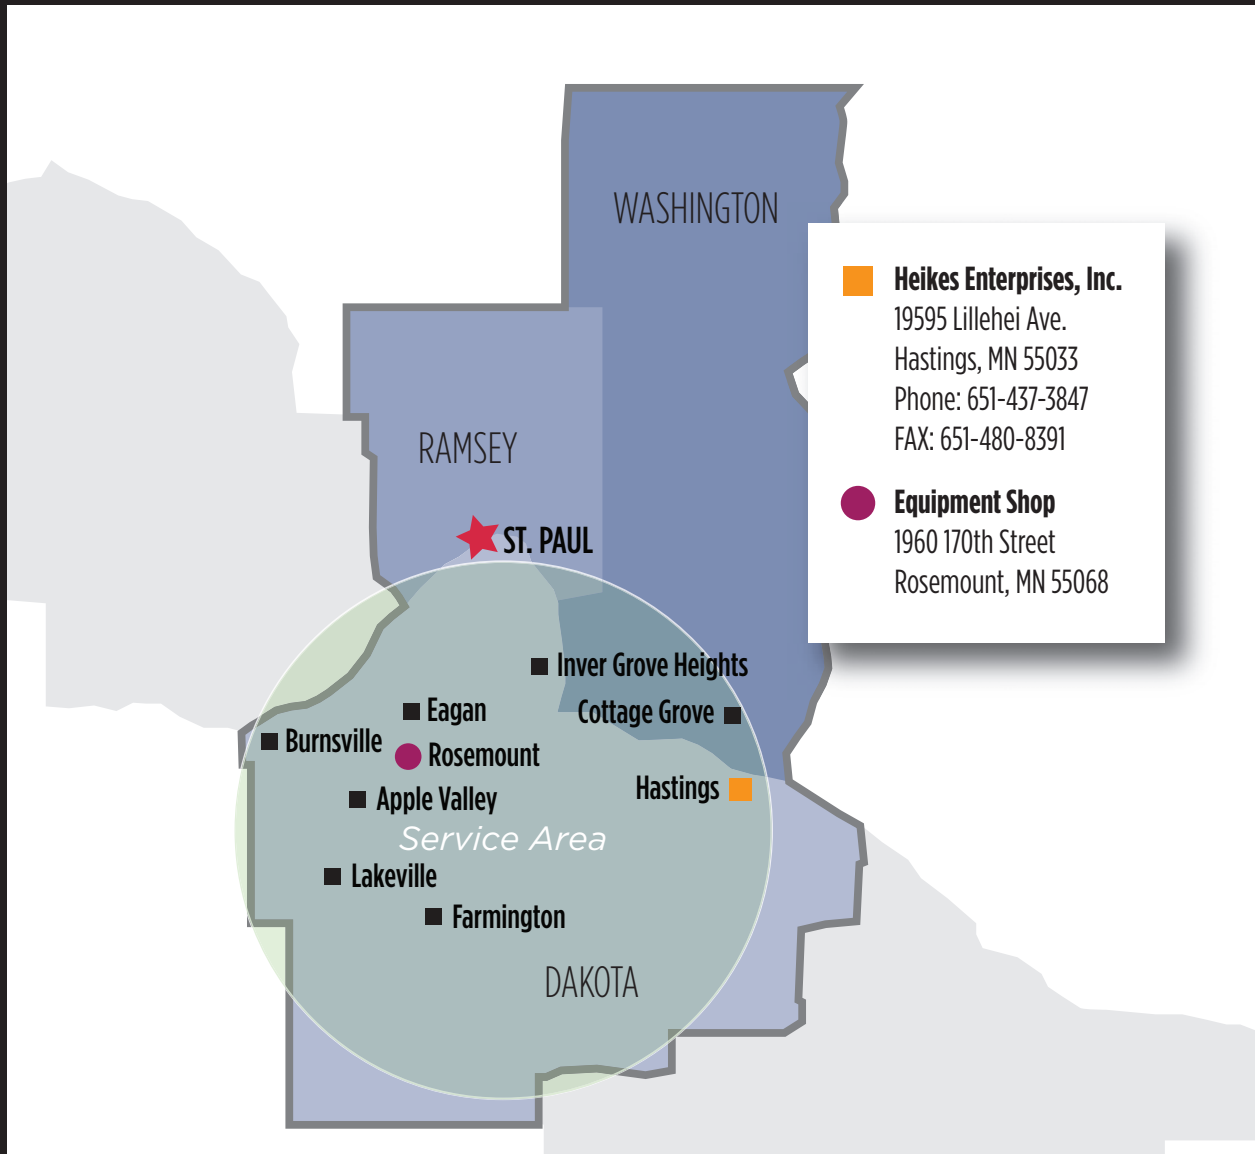

# Service Area

We have established a reputation for being both a professional and reliable snow removal contractor proven by our long-lasting client relationships. We believe one contributing factor is our determined effort to focus our attention on a specific service area rather than spreading our crews far and wide. Although we sacrifice some bidding opportunities to uphold this standard, it is our sincere belief that in order to provide efficient service and timely responses to our clients' needs our crews must operate within a tight radius.